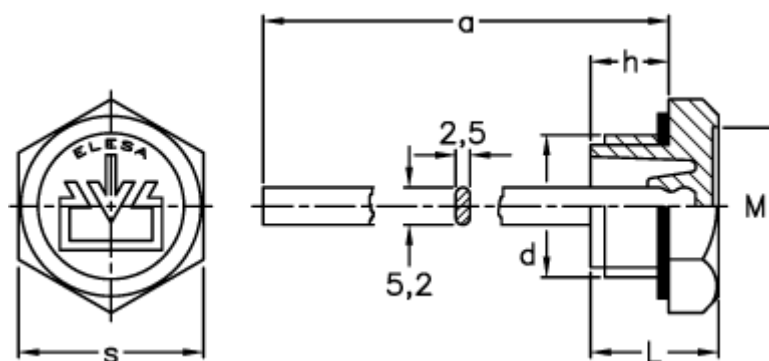

Data Sheet

Article number: 2311059503

Description: E+G Oil fill plug, w/breather hole
TCD.12x1,5+a, black

Measures

a	= 120
d	= M12x1,5
h	= 9
L	= 16
M	= 15.0
s	= 19
Tightening torque N m = 6 til 8	